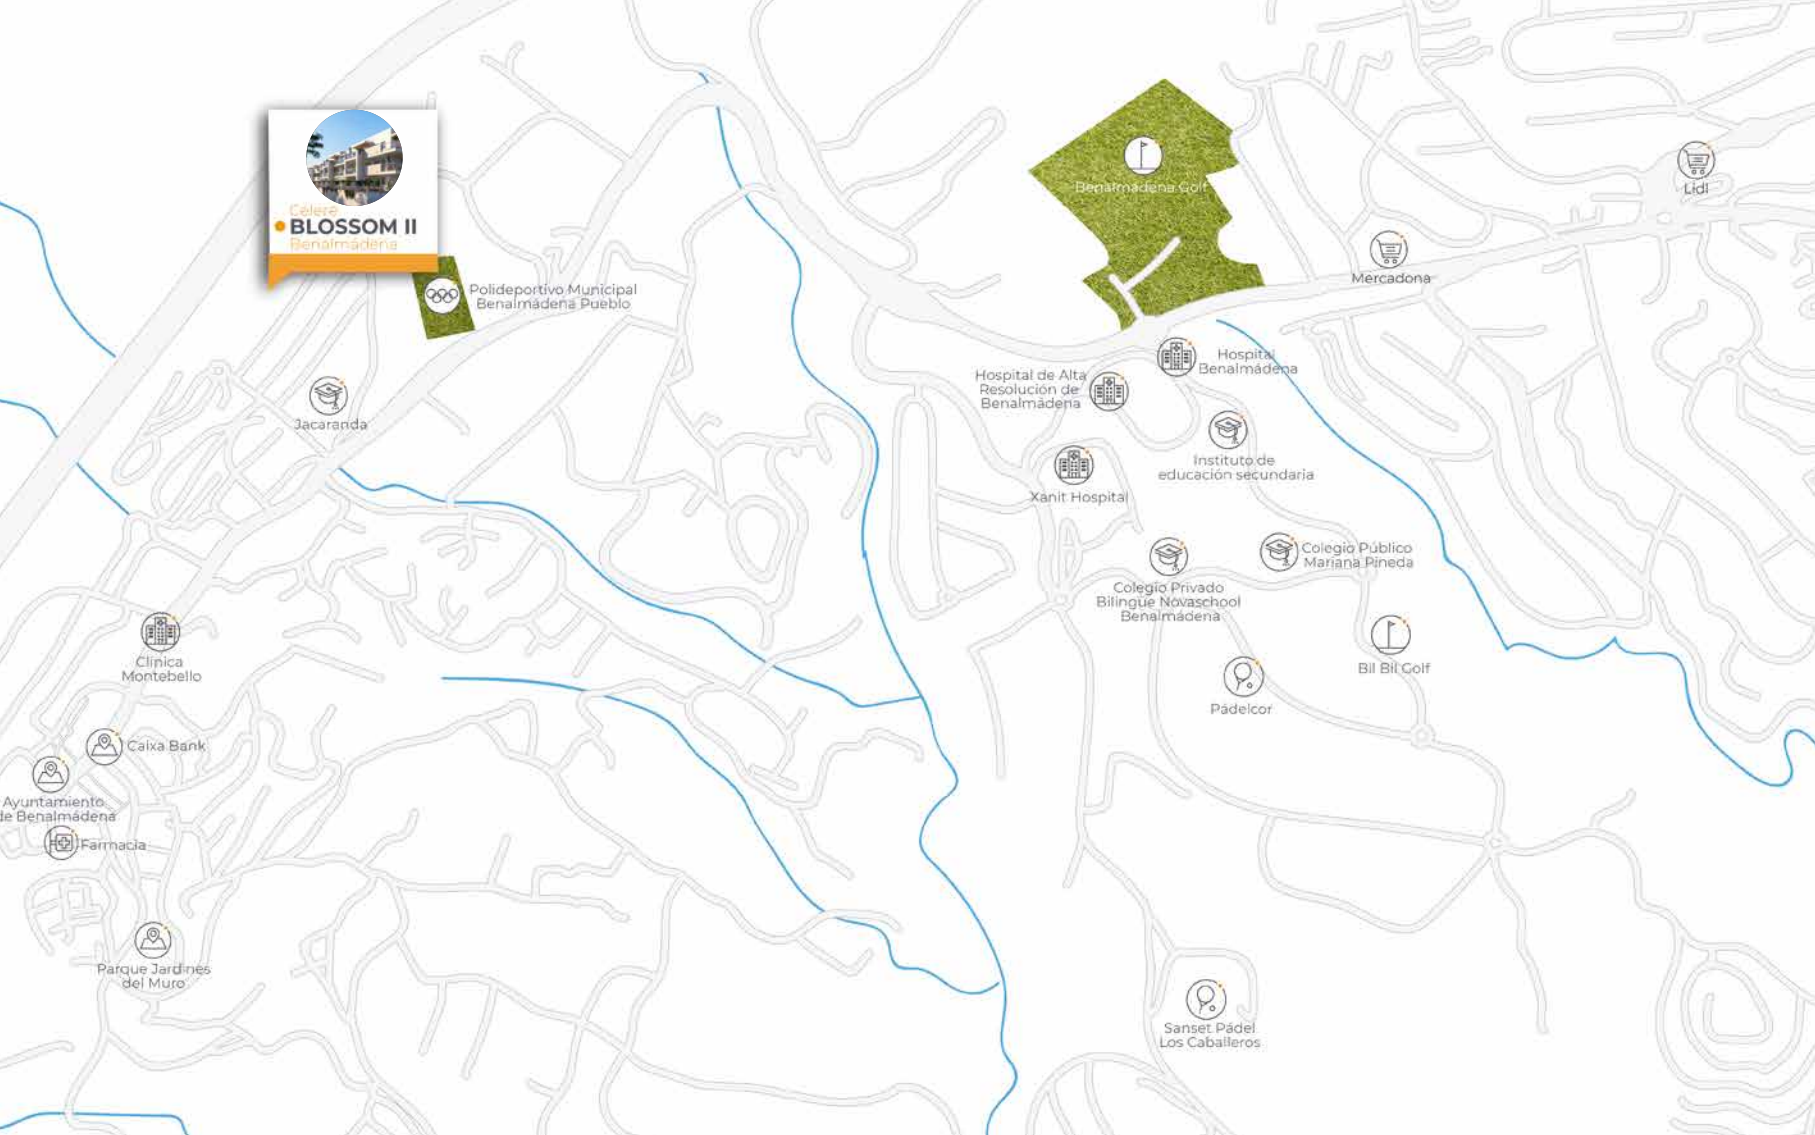

Gym

Swimming-pool

Room  
social-gourmet

Efficiency  
Classification B

Calle Menta, s/n  
29631 • Benalmádena, Málaga  
900 10 20 80  
blossom@viacelere.com  
viacelere.com

 **vía  
célere**

#### LOCATION

Célere Blossom II is a place to be enjoyed, located in Benalmádena, a town on the Costa del Sol in the province of Málaga.

Benalmádena, one of the area's leading tourist destinations, has all the services necessary for everyday life, such as sports areas, supermarkets, schools and leisure areas, meaning that you have everything you need close at hand.

Célere Blossom II has an unbeatable setting; it is connected to the main routes leading to the Autovía del Mediterráneo (AP-7), to only 15 km from the Airport and 24 km from the Center of Malaga and has views of the Mediterranean Sea.