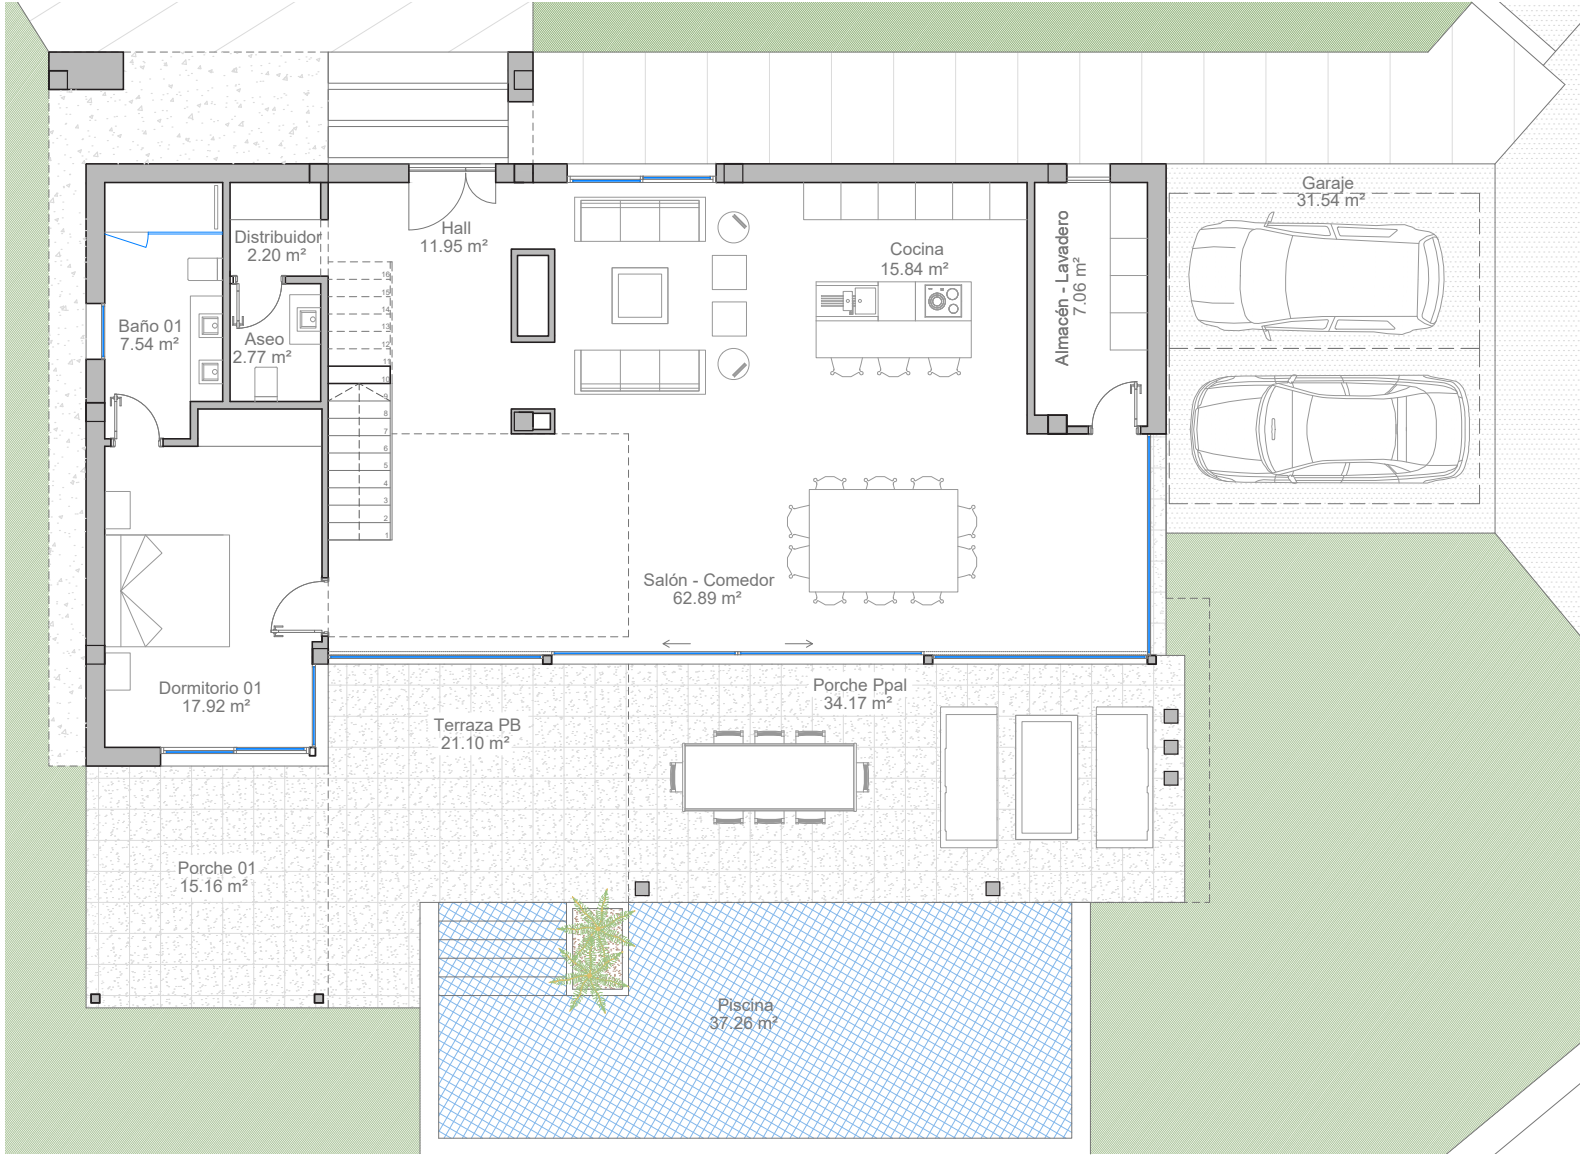

PLANOS DE PLANTA | FLOOR PLANS

The background of the image is a close-up, high-angle shot of a light-colored, possibly white or cream, fabric. The fabric is draped and folded, creating a complex pattern of soft, undulating shapes and subtle shadows. The lighting is even, highlighting the texture and sheen of the material. In the center of the image, there is a semi-transparent white rectangular box with a thin white border. Inside this box, the text "TIPO A" is written in a bold, black, sans-serif font. Below "TIPO A", there is a thin white horizontal line. Underneath the line, the text "TYPE A" is written in a bold, dark red, sans-serif font.

146,22m²

44,91m²

20,63m²

35,94m²

37,26m²

1

1,5

PRIMERA PLANTA - FIRST FLOOR

Tipo B.1 - Type B.1

126,31m²

33,35m²

32,60m²

3

3

TERRAZA - ROOF TERRACE
Tipo B.1 - Type B.1

TIPO C

TYPE C

PLANTA BAJA - GROUND FLOOR
 Tipo C- Type C

1.068m²

147,36m²

57,71m²

21,10m²

31,54m²

37,26m²