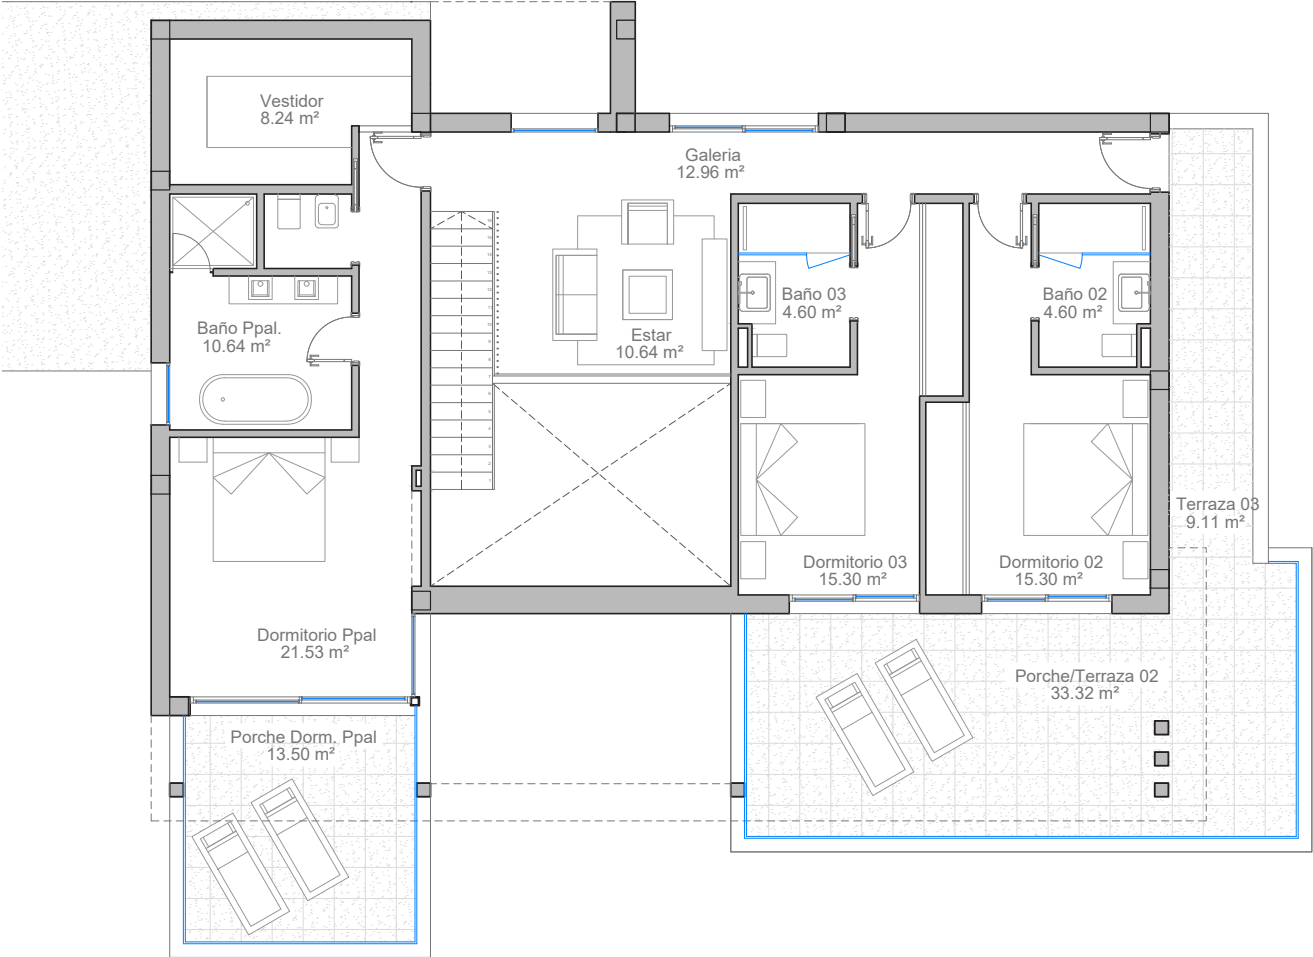

PLANOS DE PLANTA | FLOOR PLANS

The background of the image is a close-up, high-angle shot of a light-colored, possibly white or cream, fabric. The fabric is draped and folded, creating a complex pattern of soft, undulating shapes and subtle shadows. The lighting is even, highlighting the texture and sheen of the material. In the center of the image, there is a semi-transparent white rectangular box with a thin white border. Inside this box, the text "TIPO A" is written in a bold, black, sans-serif font. Below "TIPO A", there is a thin white horizontal line. Underneath the line, the text "TYPE A" is written in a bold, dark red, sans-serif font.

32,60m²

3

3

TERRAZA - ROOF TERRACE
Tipo B - Type B

TIPO B.1

TYPE B.1

PLANTA BAJA - GROUND FLOOR
 Tipo B.1- Tipo B.1

1.108m²

146,22m²

44,91m²

20,63m²

35,94m²

37,26m²

1

1,5

PRIMERA PLANTA - FIRST FLOOR

Tipo B.1 - Type B.1

126,31m²

33,35m²

32,60m²

3

3

TERRAZA - ROOF TERRACE
Tipo B.1 - Type B.1

TIPO C