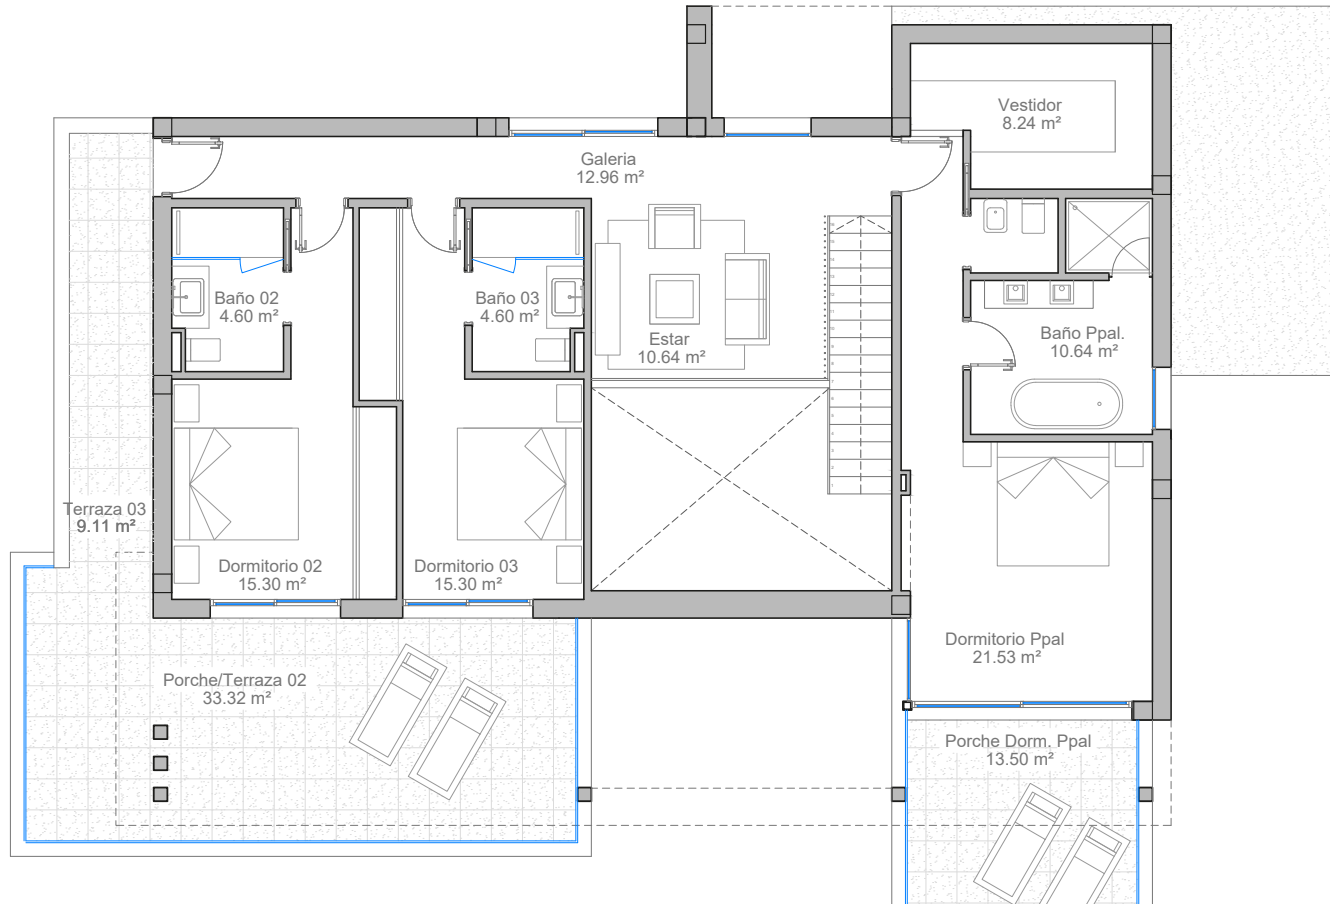

PLANOS DE PLANTA | FLOOR PLANS

The background of the image is a close-up, high-angle shot of a light-colored, possibly white or cream, fabric. The fabric is draped and folded, creating a complex pattern of soft, undulating shapes and subtle shadows. The lighting is even, highlighting the texture and sheen of the material. In the center of the image, there is a semi-transparent white rectangular box with a thin white border. Inside this box, the text "TIPO A" is written in a bold, black, sans-serif font. Below "TIPO A", there is a thin white horizontal line. Underneath the line, the text "TYPE A" is written in a bold, dark red, sans-serif font.

TIPO A

TYPE A

PLANTA BAJA - GROUND FLOOR
 Tipo A - Type A

1.100m²

146,22m²

44,91m²

23,69m²

35,94m²

37,26m²

1

1,5

126,31m²

33,35m²

32,60m²

3

3

TERRAZA - ROOF TERRACE
Tipo A - Type A

TIPO B

TYPE B

PLANTA BAJA - GROUND FLOOR
 Tipo B - Type B

1090m²

146,22m²

44,91m²

23,69m²