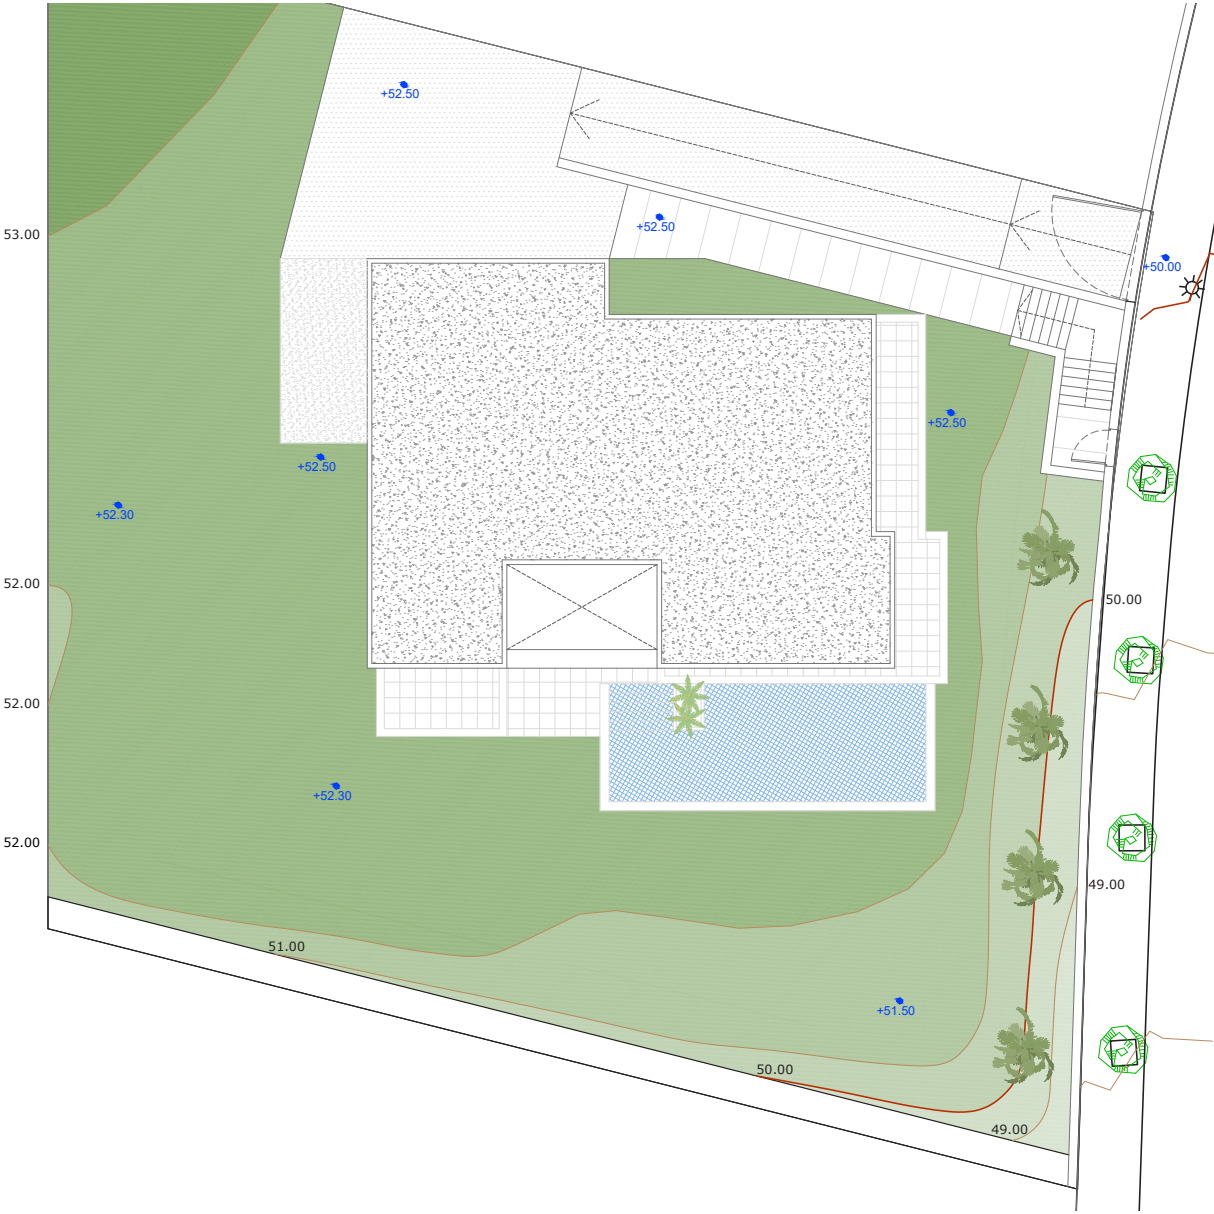

PLANOS DE PLANTA | FLOOR PLANS

The background of the image is a close-up, high-angle shot of a light-colored, possibly white or cream, fabric. The fabric is draped and folded, creating a complex pattern of soft, undulating shapes and subtle shadows. The lighting is even, highlighting the texture and sheen of the material. In the center of the image, there is a semi-transparent white rectangular box with a thin white border. Inside this box, the text "TIPO A" is written in a bold, black, sans-serif font. Below "TIPO A", there is a thin white horizontal line. Underneath the line, the text "TYPE A" is written in a bold, dark red, sans-serif font.

32,60m²

3

3

TERRAZA - ROOF TERRACE
Tipo B - Type B

TIPO B.1

TYPE B.1

PLANTA BAJA - GROUND FLOOR
 Tipo B.1- Tipo B.1

1.108m²