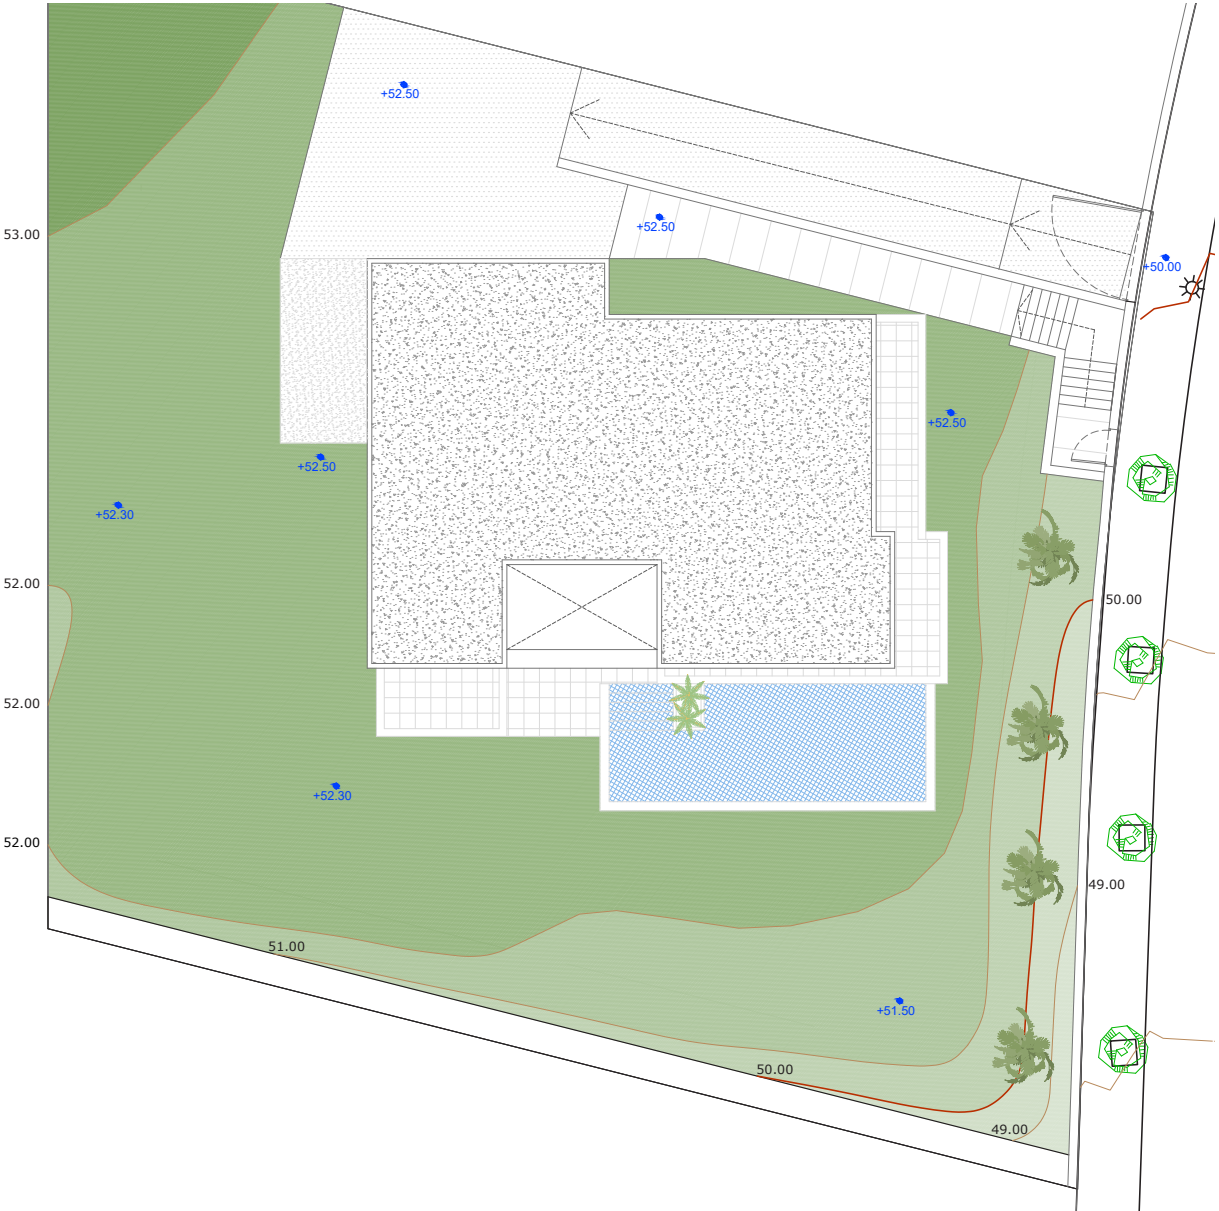

PLANOS DE PLANTA | FLOOR PLANS

The background of the image is a close-up, high-angle shot of a light-colored, possibly white or cream, fabric. The fabric is draped and folded, creating a complex pattern of soft, undulating shapes and subtle shadows. The lighting is even, highlighting the texture and sheen of the material. In the center of the image, there is a semi-transparent white rectangular box with a thin white border. Inside this box, the text "TIPO A" is written in a bold, black, sans-serif font. Below "TIPO A", there is a thin white horizontal line. Underneath the line, the text "TYPE A" is written in a bold, dark red, sans-serif font.

Tipo B.1 - Type B.1

126,31m²

33,35m²

32,60m²

3

3

TERRAZA - ROOF TERRACE
Tipo B.1 - Type B.1

TIPO C

TYPE C

PLANTA BAJA - GROUND FLOOR
 Tipo C- Type C

1.068m²

147,36m²

57,71m²

21,10m²

31,54m²

37,26m²