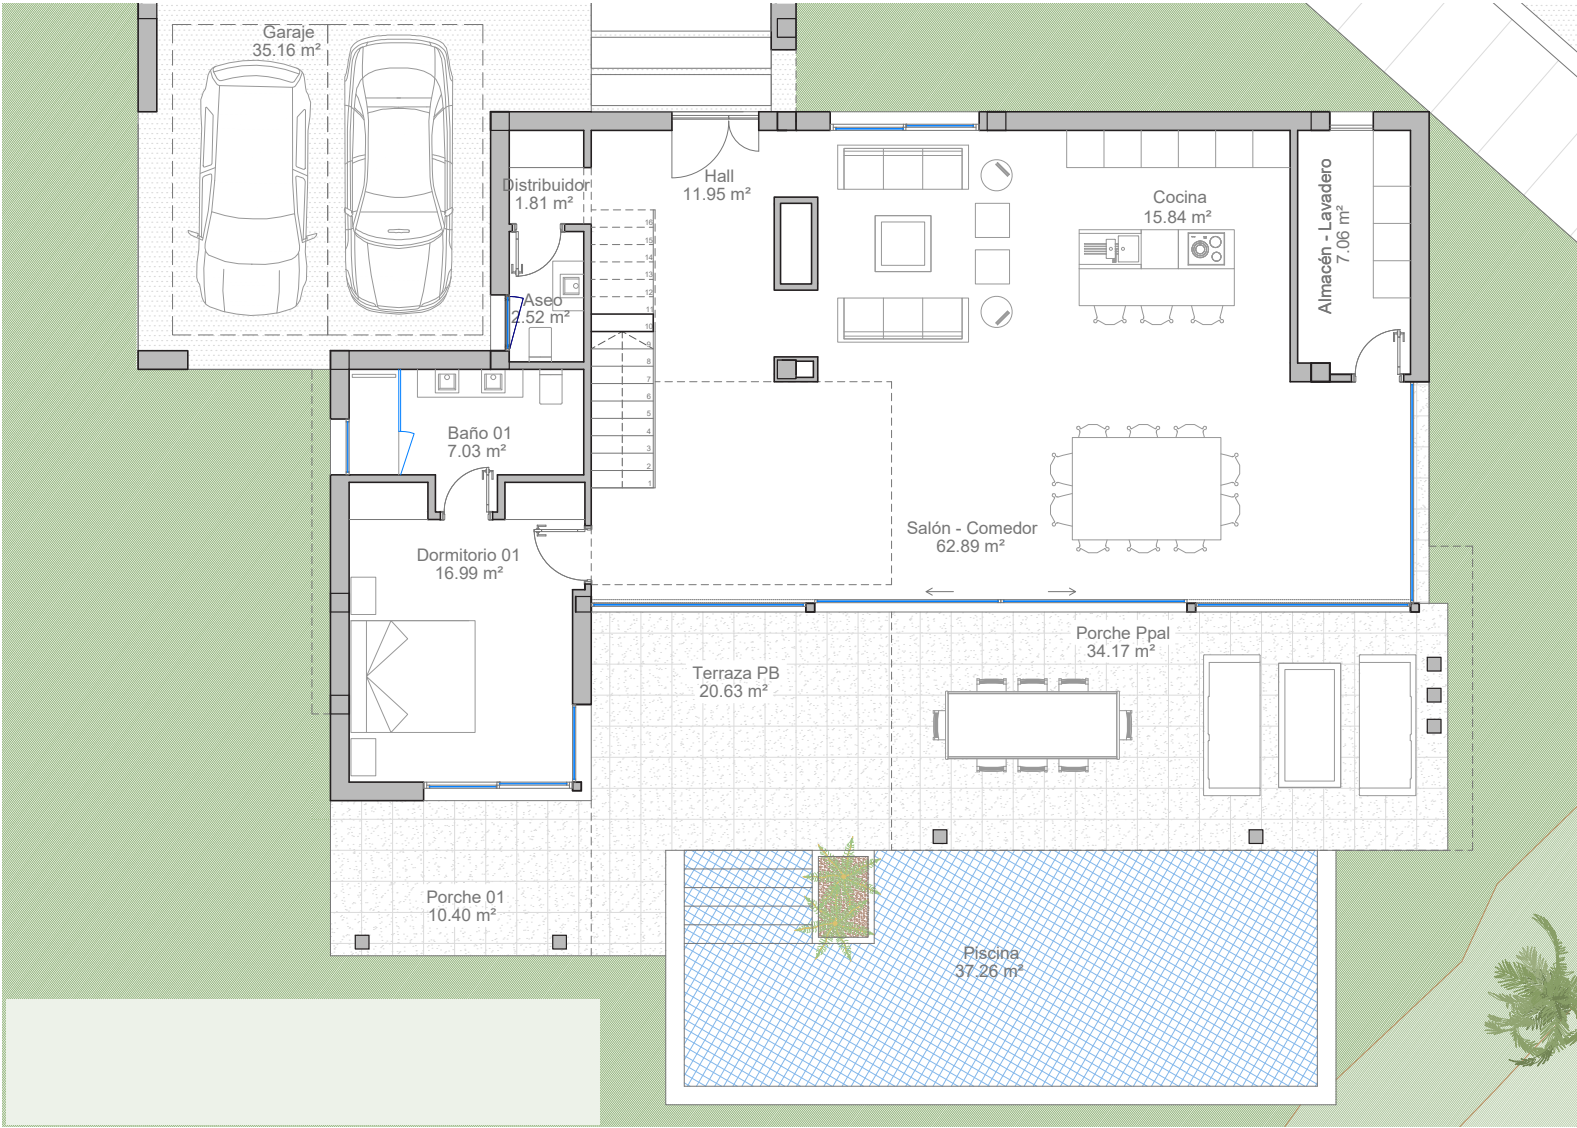

PLANOS DE PLANTA | FLOOR PLANS

The background of the image is a close-up, high-angle shot of a light-colored, possibly white or cream, fabric. The fabric is draped and folded, creating a complex pattern of soft, undulating shapes and subtle shadows. The lighting is even, highlighting the texture and sheen of the material. In the center of the image, there is a semi-transparent white rectangular box with a thin white border. Inside this box, the text "TIPO A" is written in a bold, black, sans-serif font. Below "TIPO A", there is a thin white horizontal line. Underneath the line, the text "TYPE A" is written in a bold, dark red, sans-serif font.

32,60m²

3

3

TERRAZA - ROOF TERRACE
Tipo B - Type B

TIPO B.1

TYPE B.1

PLANTA BAJA - GROUND FLOOR
 Tipo B.1- Tipo B.1

1.108m²

146,22m²

44,91m²

20,63m²

35,94m²

37,26m²

1

1,5

PRIMERA PLANTA - FIRST FLOOR

Tipo B.1 - Type B.1

126,31m²

33,35m²

32,60m²

3

3

TERRAZA - ROOF TERRACE
Tipo B.1 - Type B.1

TIPO C