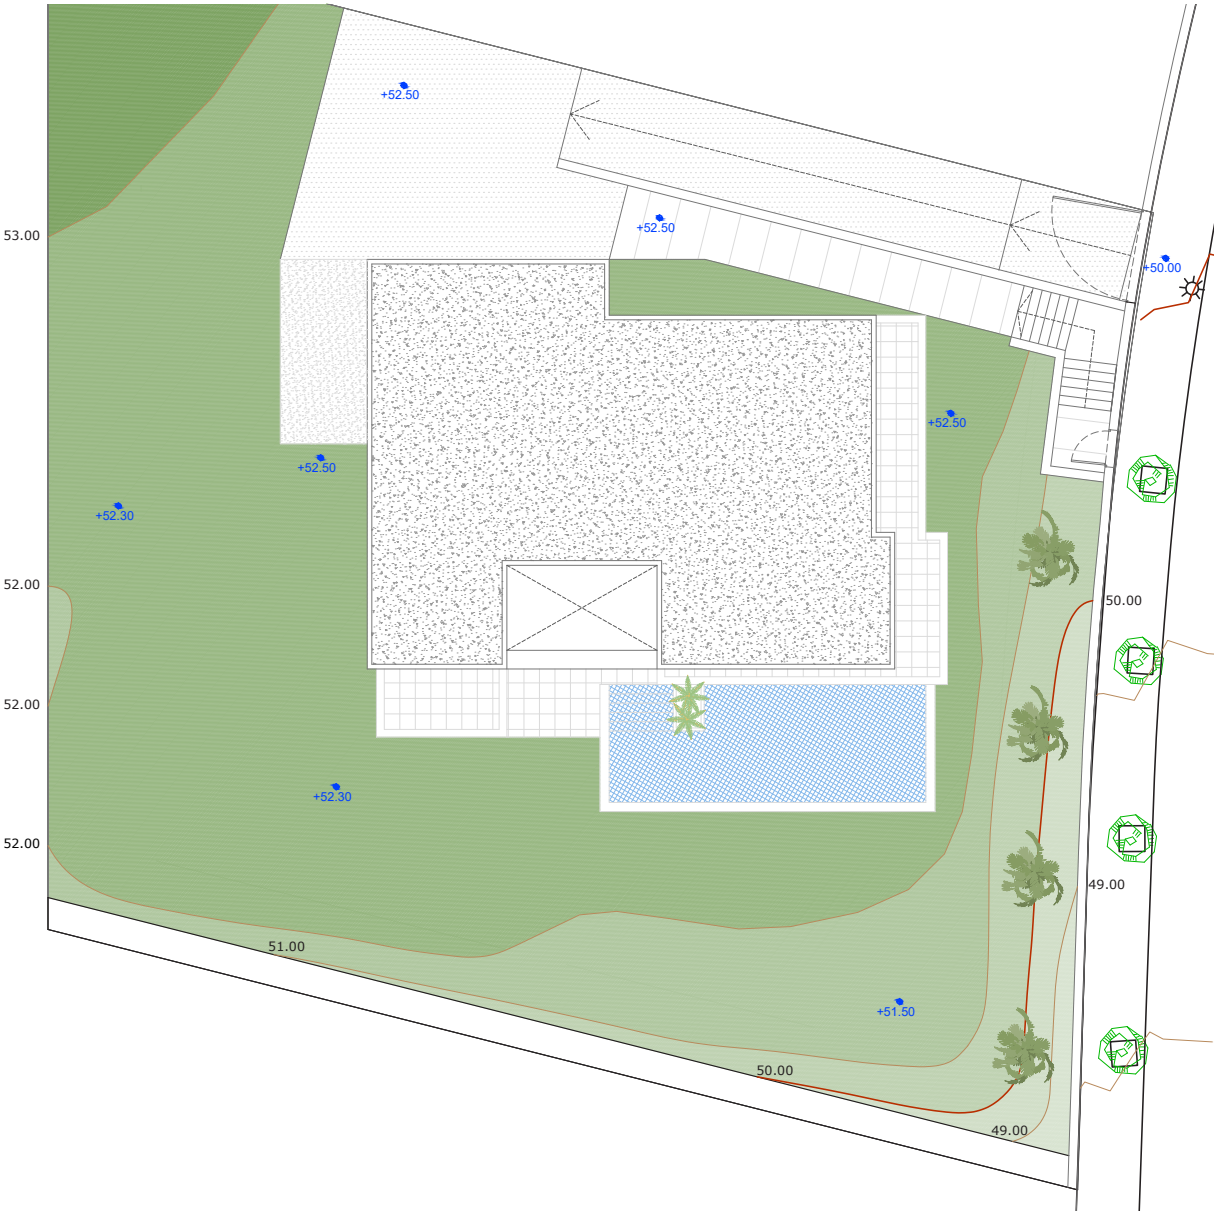

PLANOS DE PLANTA | FLOOR PLANS

The background of the image is a close-up, high-angle shot of a light-colored, possibly white or cream, fabric. The fabric is draped and folded, creating a complex pattern of soft, undulating shapes and subtle shadows. The lighting is even, highlighting the texture and sheen of the material. In the center of the image, there is a semi-transparent white rectangular box with a thin white border. Inside this box, the text "TIPO A" is written in a bold, black, sans-serif font. Below "TIPO A", there is a thin white horizontal line. Underneath the line, the text "TYPE A" is written in a bold, dark red, sans-serif font.

37,26m²

1

1,5

126,31m²

33,35m²

32,60m²

3

3

TERRAZA - ROOF TERRACE
Tipo A - Type A

TIPO B

TYPE B

PLANTA BAJA - GROUND FLOOR
 Tipo B - Type B

1090m²

146,22m²

44,91m²

23,69m²