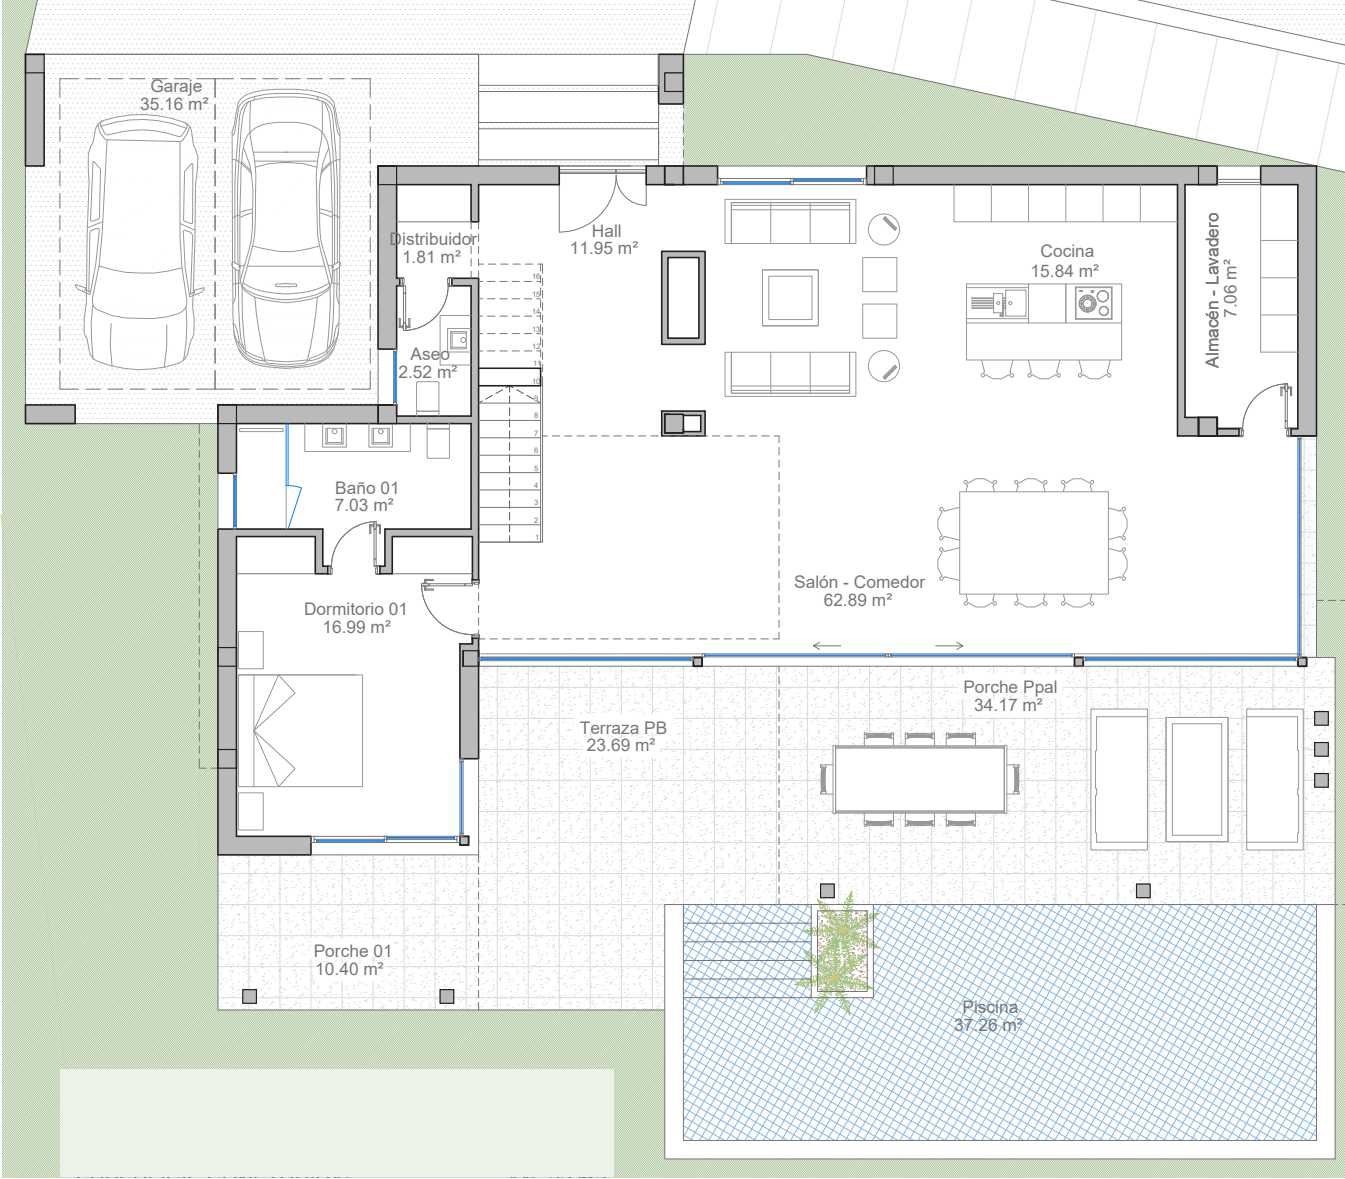

PLANOS DE PLANTA | FLOOR PLANS

The background of the image is a close-up, high-angle shot of a light-colored, possibly white or cream, fabric. The fabric is draped and folded, creating a complex pattern of soft, undulating shapes and subtle shadows. The lighting is even, highlighting the texture and sheen of the material. In the center of the image, there is a semi-transparent white rectangular box with a thin white border. Inside this box, the text "TIPO A" is written in a bold, black, sans-serif font. Below "TIPO A", there is a thin white horizontal line. Underneath the line, the text "TYPE A" is written in a bold, dark red, sans-serif font.

TERRAZA - ROOF TERRACE
Tipo A - Type A

TIPO B

TYPE B

PLANTA BAJA - GROUND FLOOR
 Tipo B - Type B

1090m²

146,22m²

44,91m²

23,69m²

35,16m²

37,26m²

1

1,5

PRIMERA PLANTA - FIRST FLOOR

Tipo B - Type B

126,31m²

33,35m²

32,60m²

3

3

TERRAZA - ROOF TERRACE
Tipo B - Type B

TIPO B.1

TYPE B.1

PLANTA BAJA - GROUND FLOOR
 Tipo B.1- Tipo B.1

1.108m²