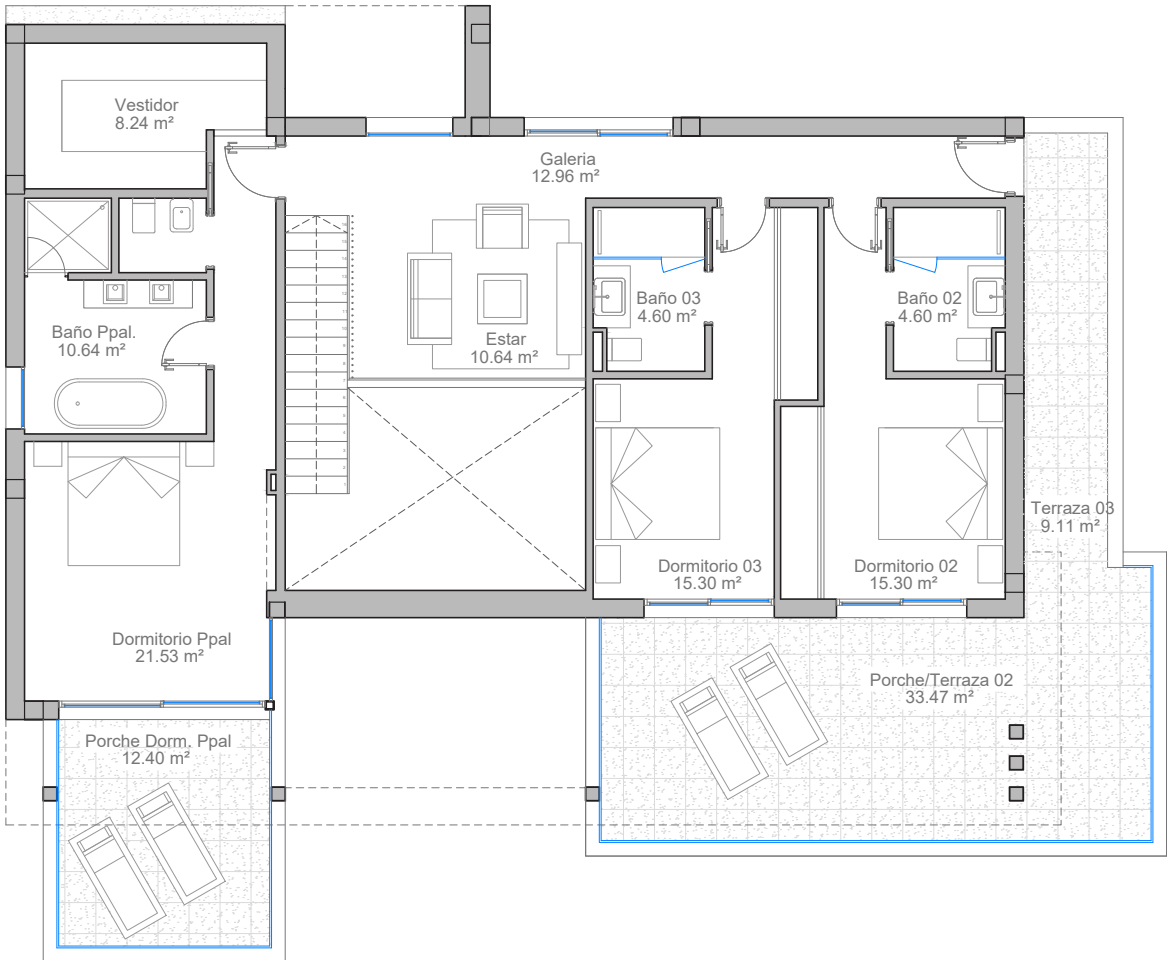

PRIMERA PLANTA - FIRST FLOOR

Tipo C - Type C

126,30m²

32,85m²

31,94m²

3

3