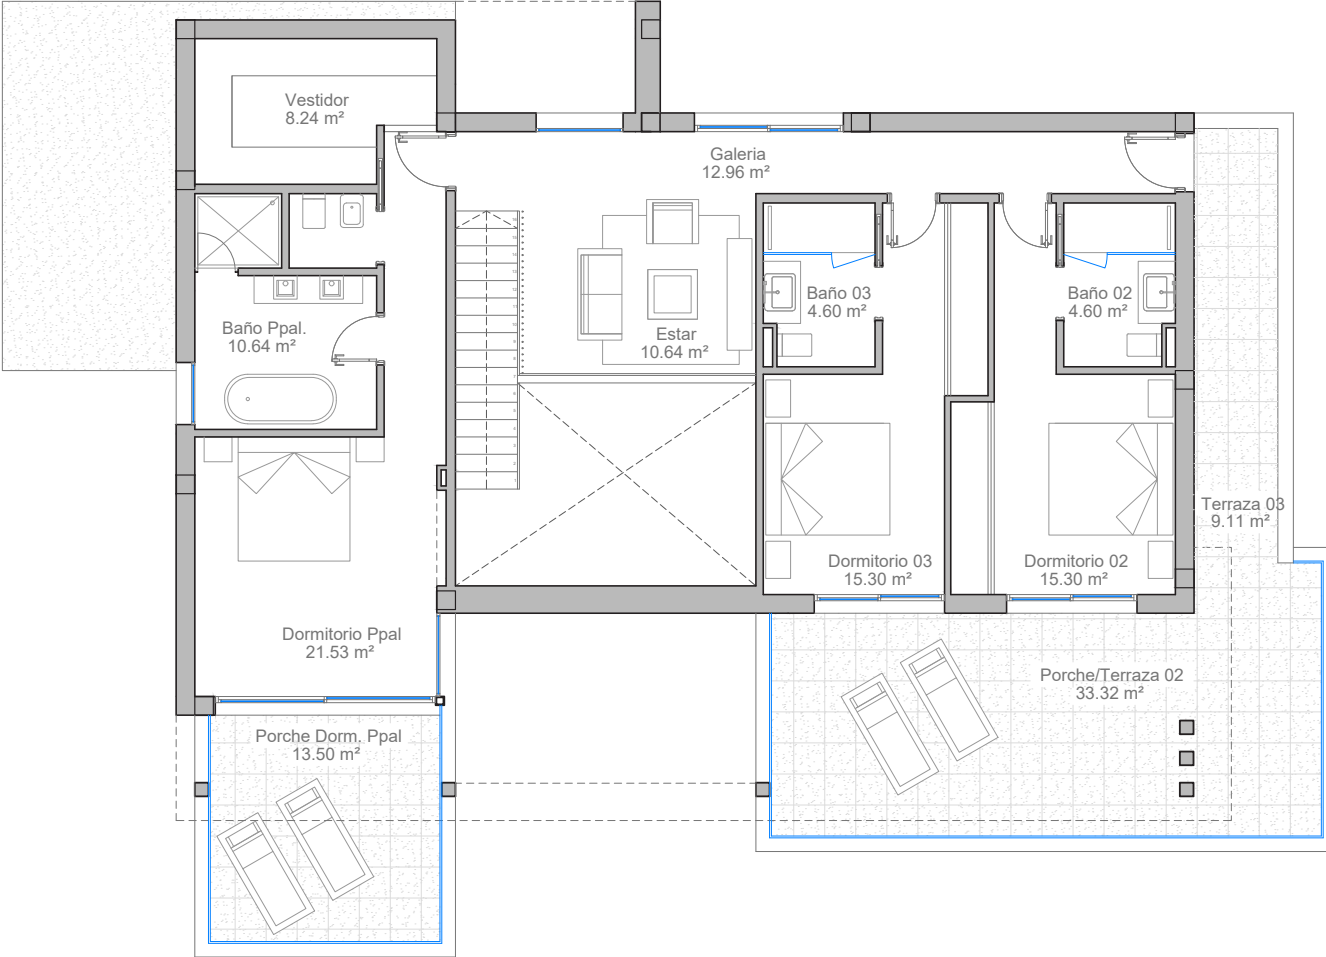

PLANOS DE PLANTA | FLOOR PLANS

The background of the image is a close-up, high-angle shot of a light-colored, possibly white or cream, fabric. The fabric is draped and folded, creating a complex pattern of soft, undulating shapes and subtle shadows. The lighting is even, highlighting the texture and sheen of the material. In the center of the image, there is a semi-transparent white rectangular box with a thin white border. Inside this box, the text "TIPO A" is written in a bold, black, sans-serif font. Below "TIPO A", there is a thin white horizontal line. Underneath the line, the text "TYPE A" is written in a bold, dark red, sans-serif font.

35,16m²

37,26m²

1

1,5

PRIMERA PLANTA - FIRST FLOOR

Tipo B - Type B

126,31m²

33,35m²

32,60m²

3

3

TERRAZA - ROOF TERRACE
Tipo B - Type B

TIPO B.1

TYPE B.1

PLANTA BAJA - GROUND FLOOR
 Tipo B.1- Tipo B.1

1.108m²

146,22m²

44,91m²

20,63m²

35,94m²

37,26m²

1

1,5

PRIMERA PLANTA - FIRST FLOOR