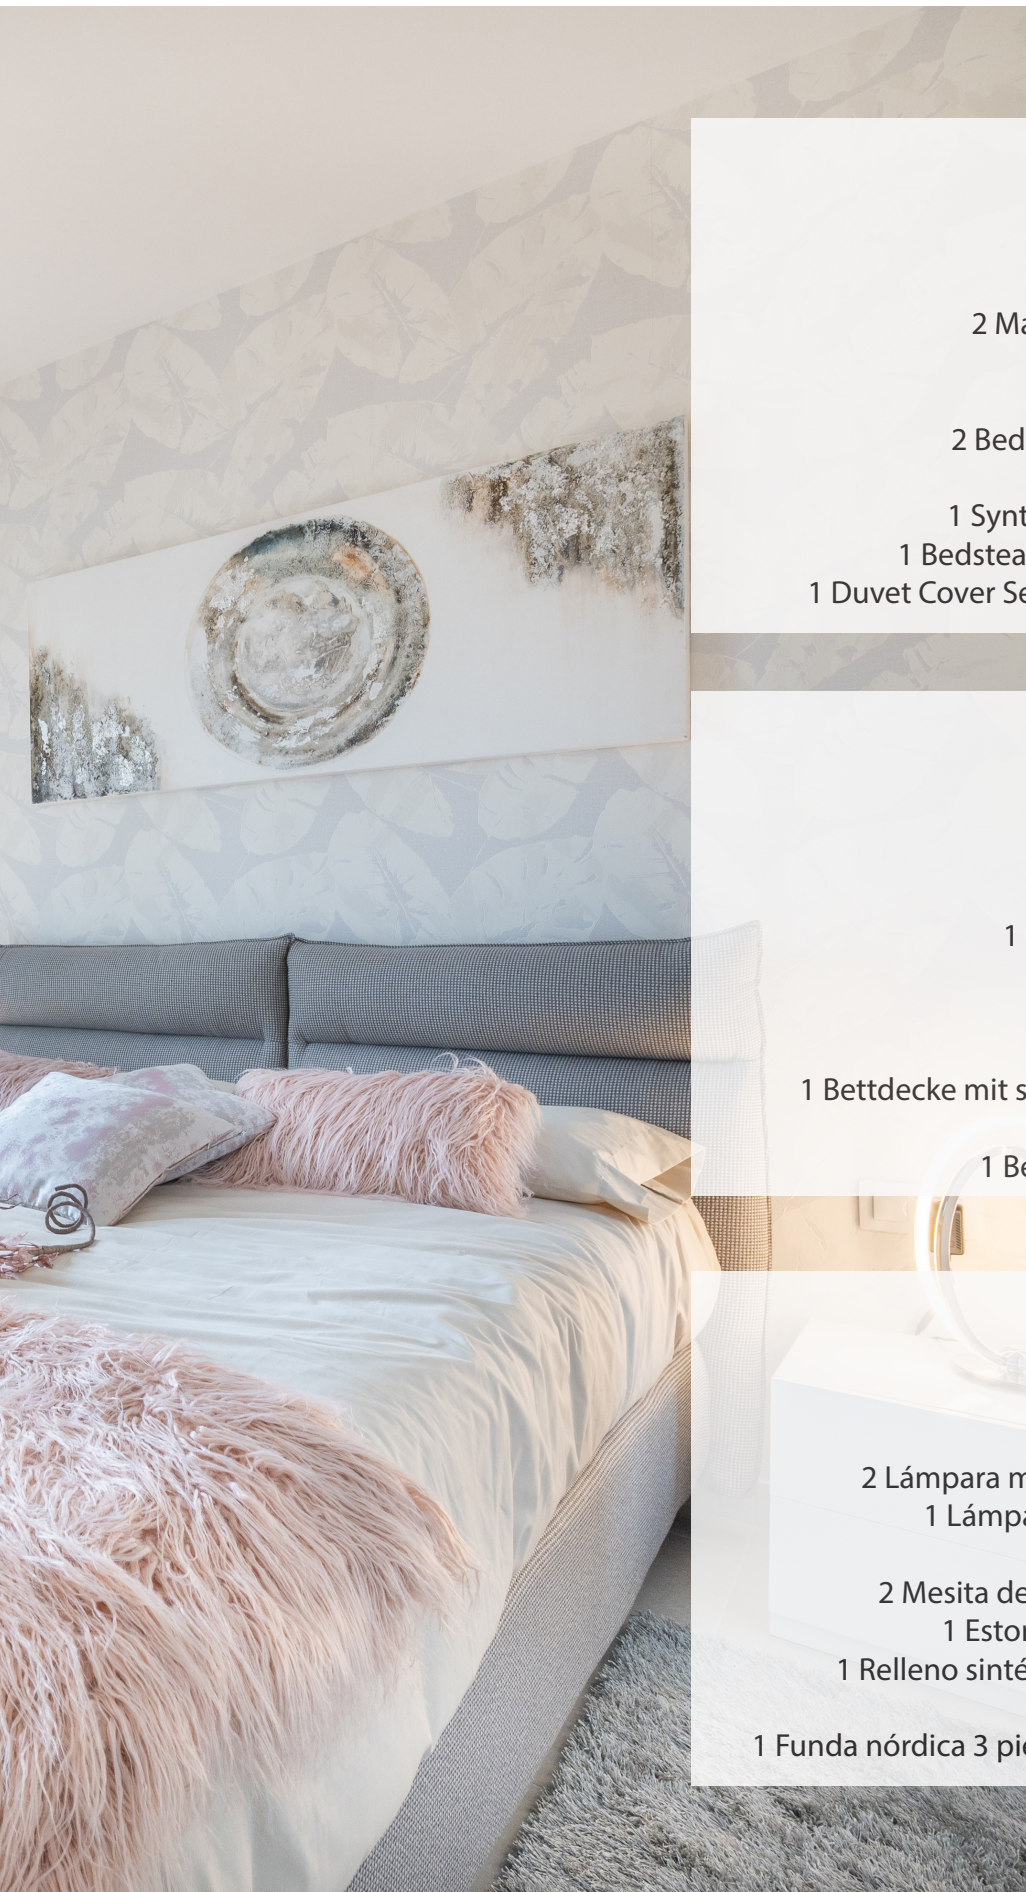

LIVING ROOM - WOHNZIMMER - SALÓN

INCLUDED ITEMS

- 1 PUFF
- 1 TV 49 Full HD
- 1 SOFA-BED
- 1 Living room hanging lamp
- 1 Dining room hanging lamp
- 1 Bookcase
- 1 Coffee table
- 1 Dining table
- 4 Chair
- 2 Pull up blind in living room balcony

ARTIKEL ENTHALTEN

- 1 Pouf
- 1 TV 49 Full HD
- 1 SOFA-Bett
- 1 Hängelampe/Wohnbereich
- 1 Hängelampen/Essbereich
- 1 Bücherregal
- 1 Wohnzimmertisch
- 1 Esstisch
- 4 Stühle
- 2 Fenster-Rollo

ELEMENTOS INCLUIDOS

- 1 PUFF
- 1 TV 49 Full HD
- 1 SOFA-CAMA
- 1 Lámpara colgante zona salón
- 1 Lámpara colgante zona comedor
- 1 Librería modular
- 1 Mesa Centro
- 1 Mesa Comedor
- 4 Silla
- 2 Estor en balconera salón

MASTER BEDROOM - HAUPTSCHLAFZIMMER - DORMITORIO PRINCIPAL

INCLUDED ITEMS

- 1 BED HEAD BEDROOM 1
- 2 pillow
- 1 TV LED 32"
- 2 Main bedroom bed side table lamp
- 1 main bedroom hanging lamp
- 1 Mattress 1.50x2.00 mts.
- 2 Bed side table for the main bedroom
- 1 Pull up blind in main bedroom
- 1 Synthetic filling for a bed of 1.50 mts.
- 1 Bedstead with storage space 1,50x2,00m
- 1 Duvet Cover Set (3 piece) for bed of 1.50x2.00m